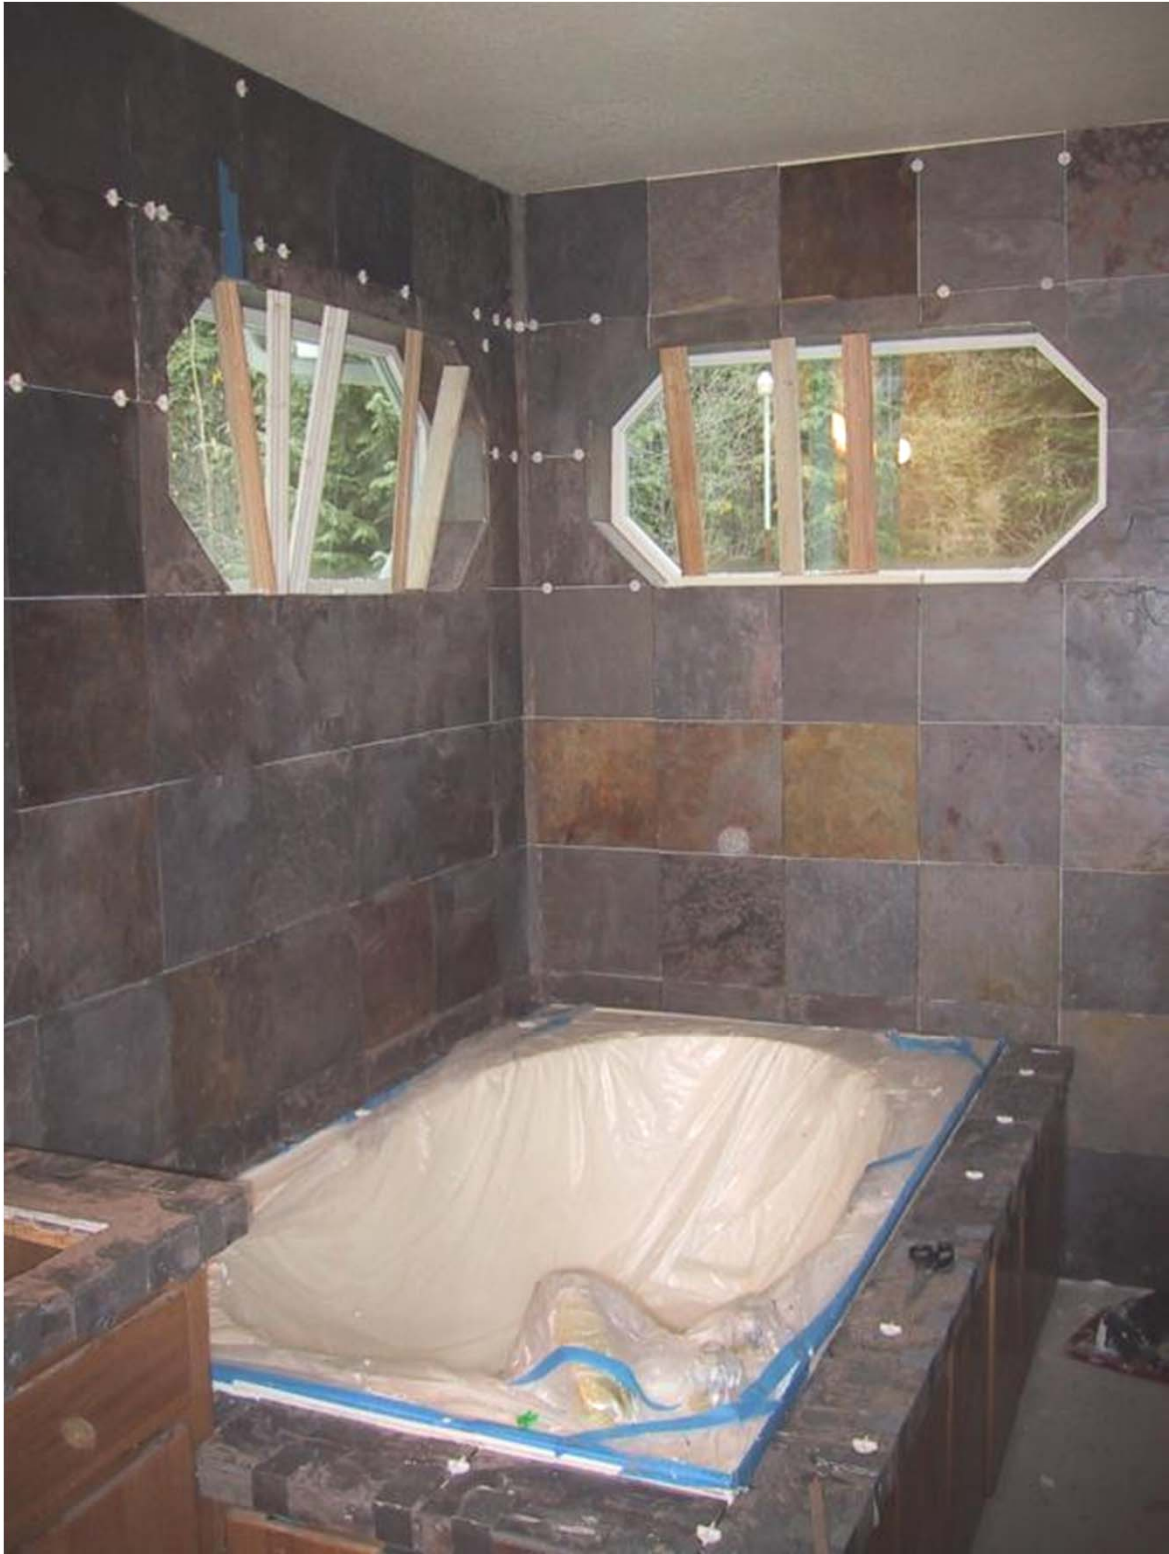

New Living Room

Fireplace painted white with new mantel and tile hearth.

New Living Room

Travertine foyer bordered in oak.

Building Arched Doorways

Arched Doorways

Original Great Room/ Family Room

New Wood Burning Stove

Original Propane stove

New Quadri fire Wood Burning Stove with Burgundy Enamel.

Original Bar

New Bar

New Bar

Cabinet Doors framed out.

Blue Pearl Granite 12" x 12" tiles with beveled edges.

Original Downstairs Bathroom

New Downstairs Bathroom

Original Master Bedroom Suite

Original Master Bathroom

Creating Master Bathroom

Creating Master Bathroom

Creating Master Bathroom

Master Bathroom

Original Catwalk

Original Catwalk

Custom built stainless steel railings with tempered glass.

Original Stairway

New Oak Stairway

Stair Measurements:

4 steps to landing

Steps are: 3' 1/4" wide, 7 1/2" high, 11 3/8" deep

11 steps to top landing