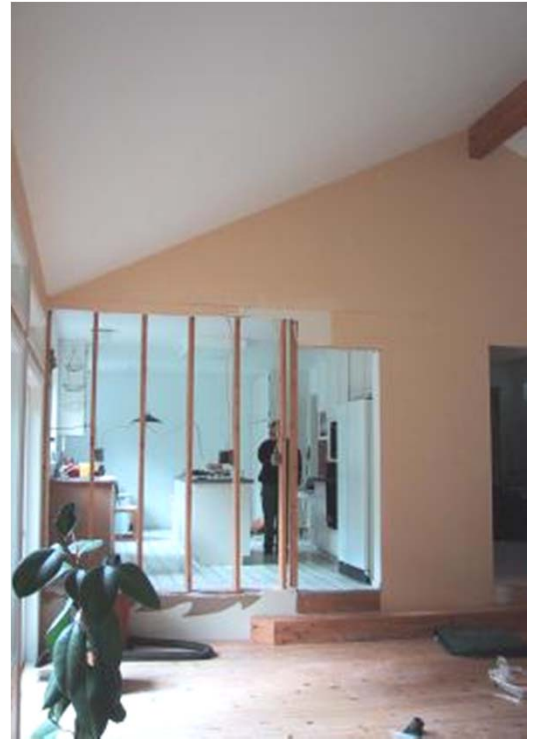

Demolition of Kitchen Wall