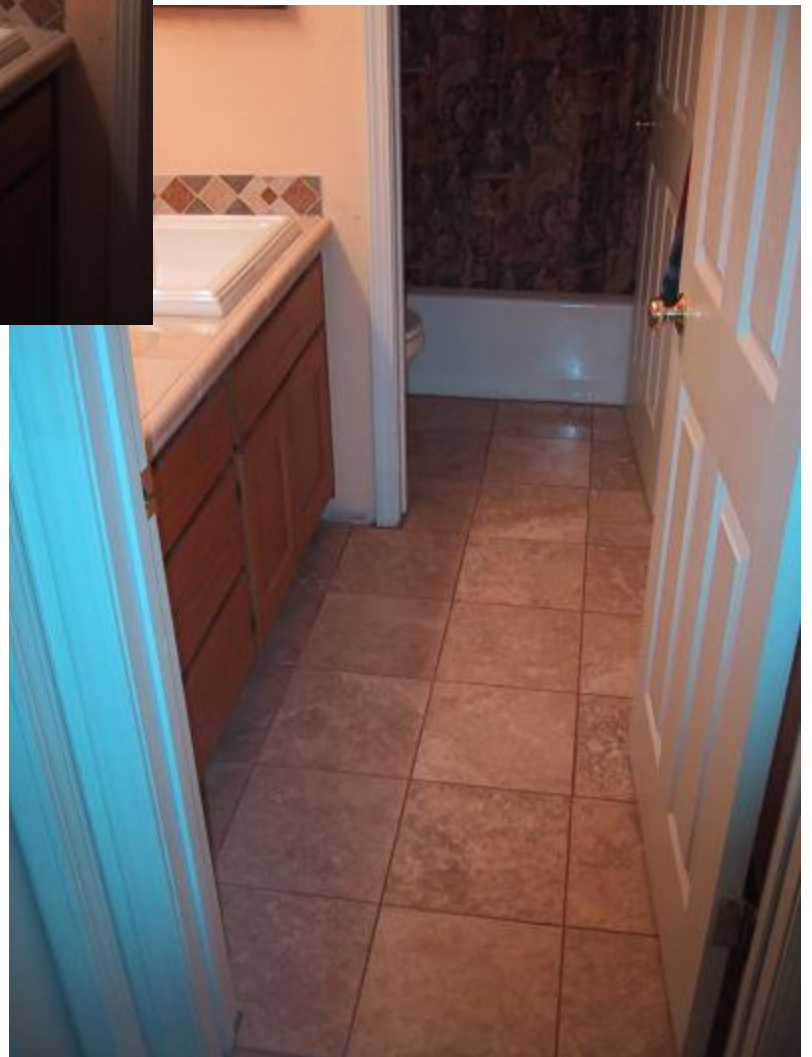

New Living Room

Fireplace painted white with new mantel and tile hearth.

New Living Room

Travertine foyer bordered in oak.

Building Arched Doorways

Arched Doorways

Original Great Room/ Family Room

New Wood Burning Stove

Original Propane stove

New Quadri fire Wood Burning Stove with Burgundy Enamel.

Original Bar

New Bar

New Bar

Cabinet Doors framed out.

Blue Pearl Granite 12" x 12" tiles with beveled edges.

Original Downstairs Bathroom

Original Catwalk

Custom built stainless steel railings with tempered glass.

Original Stairway

New Oak Stairway

Stair Measurements:

4 steps to landing

Steps are: 3' 1/4" wide, 7 1/2" high, 11 3/8" deep

11 steps to top landing

Kitchen Door Threshold

New Kitchen

New Kitchen

Original Upstairs Bathroom

New Upstairs Bathroom

New Laundry Room Floor

Porcelain tile with 4" trim. Original was linoleum flooring.

Completed and Staged