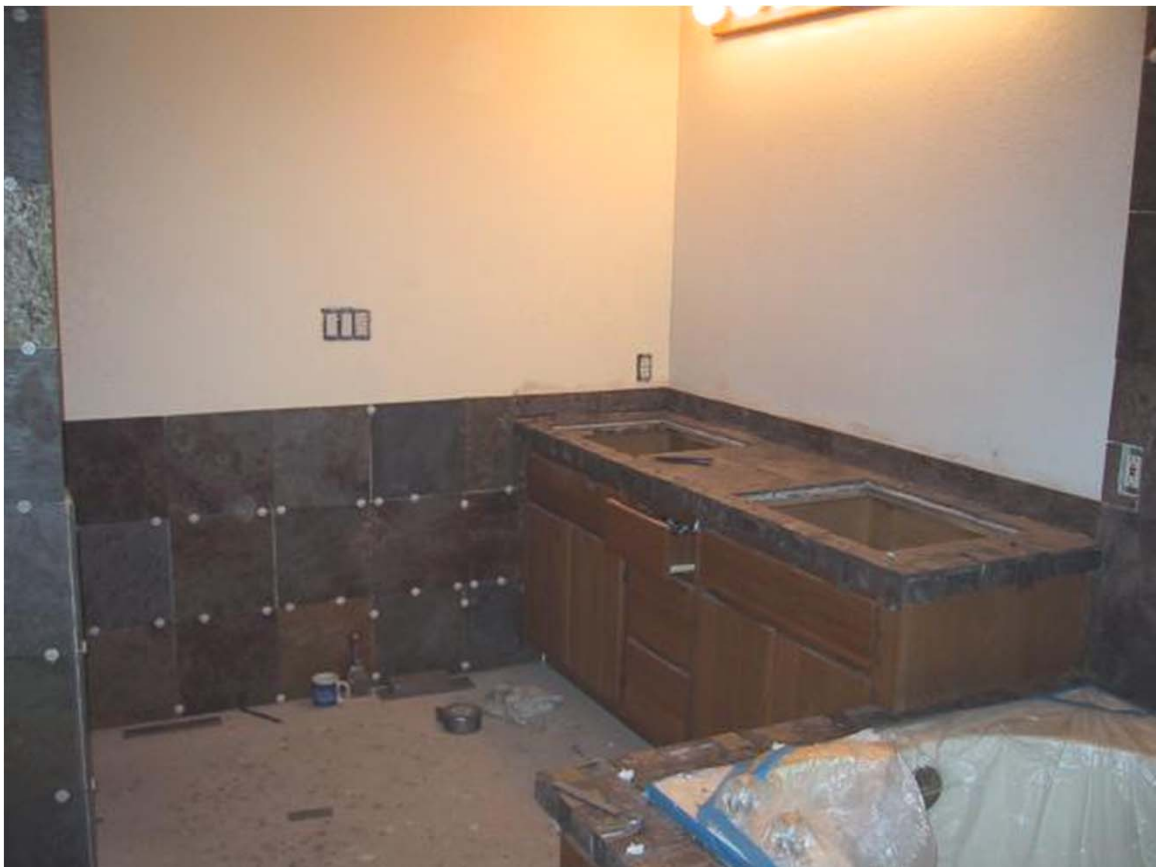

Creating Master Bathroom