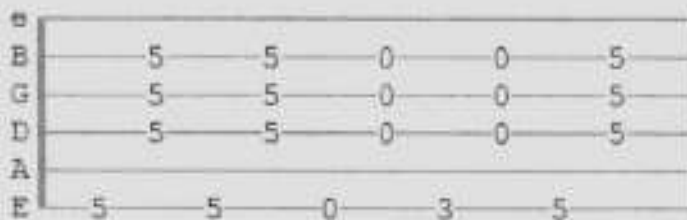

"Ain't no sunshine when she's gone, and she's always gone too long..."