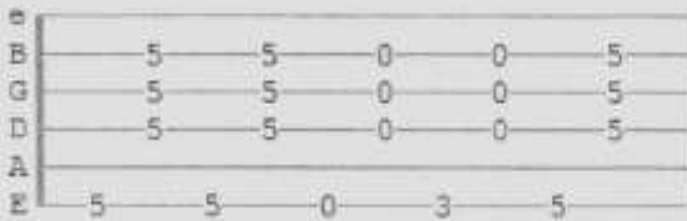

# Ain't No Sunshine When She's Gone - by Bill Withers

"Ain't no sunshine when she's gone..."

"It's not warm when she's away..."

"Ain't no sunshine when she's gone, and she's always gone too long..."

"Anytime she goes away..."

Repeat that structure for the rest of the song.

Tap the body of your guitar during the "And I know, I know..." part.

Lyrics

**Ain't no sunshine when she's gone  
It's not warm when she's away  
Ain't no sunshine when she's gone  
And she's always gone too long  
Anytime she's goes away**