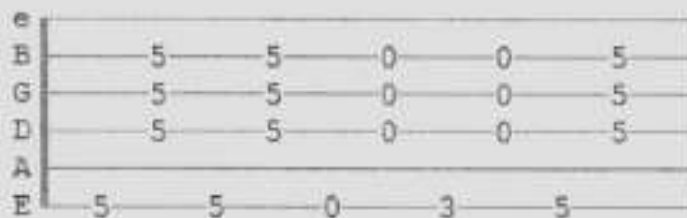

Repeat that structure for the rest of the song.

Tap the body of your guitar during the "And I know, I know..." part.

Lyrics

**Ain't no sunshine when she's gone  
It's not warm when she's away  
Ain't no sunshine when she's gone  
And she's always gone too long  
Anytime she's goes away**