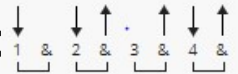

Sweet Child O Mine chords by Guns N' Roses

Intro]

D C G D
D C G D
D C G D

[Verse]

D
 She's got a smile that it seems to me
C
 Reminds me of childhood memories
G
 Where everything
D
 Was as fresh as a bright blue sky
D
 Now and then when I see her face
C
 She takes me away to that special place
G
 And if I stared to long
D
 I'd probably break down and cry

[Chorus]

A C D
 Whoa Oh, Sweet child o' mine
A C D
 Whoa, Oh, Oh, Oh Sweet love o' mine

[Instrumental]

D C G D

[Verse]

D
 She's got eyes of the bluest skies
C
 As if they thought of rain
G
 I hate to look into those eyes
D
 And see an ounce of pain
D
 Her hair reminds me of a warm safe place