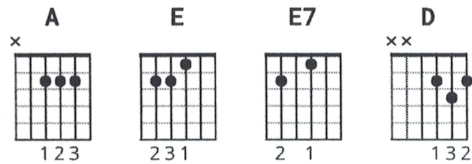

# Evangeline chords by The Band

Difficulty: novice

### Evangeline chords

The Band (Robbie Robertson Live  
from the Shibuya Public Hall,  
Tokyo, Japan 25-Feb-1987)

A E

A  
She stands on the banks of the  
mighty Mississippi

E E7  
Alone in the pale moonlight  
E  
Waiting for a man, a riverboat  
gambler

E7 A  
Was slowly going insane

A  
She stands on the top of Hickory  
Hill

E  
She stands in the lightning and  
E7  
thunder

E  
Down on the river the boat was  
a-sinking

E7 A  
She watched that queen go under

D A  
Evangeline, Evangeline

E A  
Curses the soul of the Mississippi  
queen

E E7 A  
That pulled her man away . . . .

Set8

<http://sites.google.com/site/guitar-musicchordsandlyrics/>