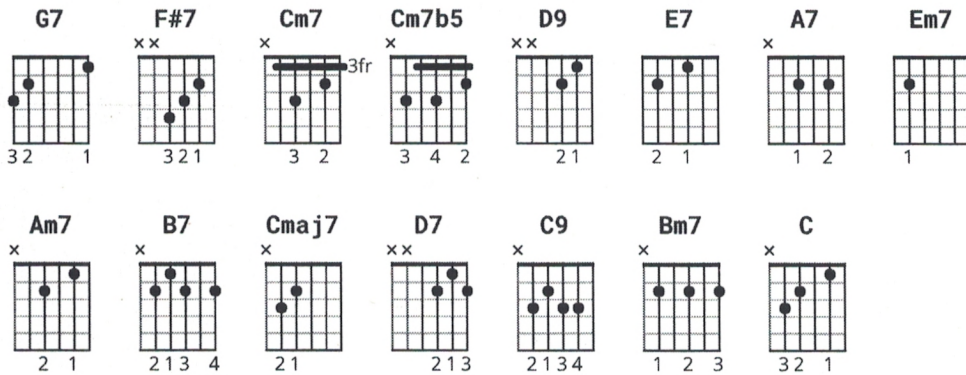

Georgia On My Mind Acoustic chords by Willie Nelson

Tuning: E A D G B E

CHORDS

Chord Voicings

G7 334353 **F#7** 223242
Cmaj7 x5453 *x3545*
Cm7 34353x *x35343* *xx5546*
Cm7b5 x4343x *x3434x* *xx5545*
D9 x554xx *xx455x*
D7 x3545x NOTE: when preceeded *x5453x*
 by D9, go with x351xx for easier
 fingering
B7 x4242x NOTE: chosen for
 easier transition from G7
E7 001020 *020100*
A7 02020x *x02020*
Em7 030020 *020030*
Am7 01020x *x02010*

General NOTE: I chose voicings to keep all chords around fret 3 for easy changing. E7 & A7 sound nice open to me. I'm still on the fence about which Am7 and Em7 to use in the chorus. I do like them up on 7 (Em7) and 5 (Am7)

[Chorus]

Em7 **Am7** **Em7** **Am7**
 Other arms reach out to me
Em7 **Am7** **Em7** **A7**
 Other eyes smile tenderly
Em7 **Am7** **G7** **F#7**
 Still in peaceful dreams I see
Bm7 **E7** **Am7** **D9** **D7**
 The road leads back to you

G7 **B7**
 Georgia, Georgia
Cmaj7 **Cm7** **Cm7b5**
 No peace I find
G7 **E7**
 Just an old sweet song
A7 **D7** **B7** **E7**
 Keeps Georgia on my mind

[Outro]

C7
 Just an old sweet song
 Keeps Georgia on my mind
 On my mind (x8)