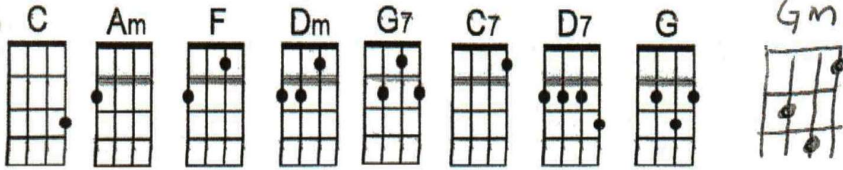

Johnny Angel

1 single Down stroke

Johnny Angel (Key of C)

4/4 96

by Lynn Duddy and Lee Pockriss (1962) (as sung by Shelley Fabares)

Measure

Intro: Johnny Angel, Johnny Angel, Johnny Angel, you're an angel to me

Johnny Angel, how I love him, he's got something that I can't resist

But he doesn't even know that I exist

Johnny Angel, how I want him, how I tingle when he passes by,

Every-time he says "hel-lo" my heart be-gins to fly.