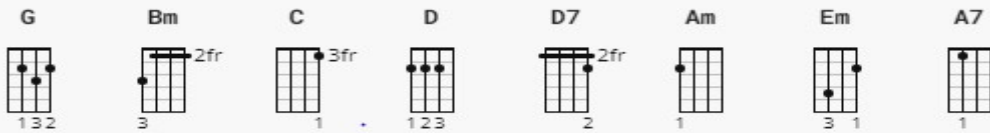

Ol 55 Chords by Tom Waits

[Verse]

G Bm
 Well my time went so quickly, I went lickety-splitly
C D G
 Out to my ol' fifty-five
G Bm
 As I pulled away slowly, feelin' so holy
C D D7
 God knows I was feelin' alive

[CHORUS]

[Verse]

G Bm
 And at six in the mornin', gave me no warnin'
C D G
 I had to be on my way
G Bm
 Well there's trucks all a-passin' me, and the lights all a-flashin'
C D D7
 I'm on my way home from your place.