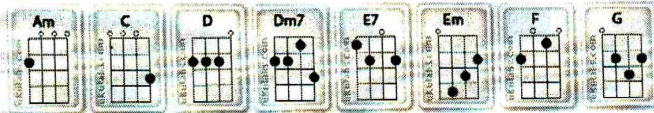

# Over The Rainbow / Wonderful World

STRUM

Pluck G 1 4 2 4 3 4 4 4  
-U-D-U Mute U-U-U

1 4 2 4 3 4 4 4  
DU U

4/4

## Over The Rainbow / Wonderful World

Intro: 1 strum pattern

| C G | Am F | C G |  
| Am | F |

C Em F C  
000-000 000-000 000-000 000-000  
F E7 Am F  
000-000 000-000 000-000 000-000

C Em F C  
Somewhere over the rainbow, way up high  
F C G Am F  
And the dreams that you dream of once in a lullaby...  
C Em F C  
Oh somewhere over the rainbow, blue birds fly  
F C G  
And the dreams that you dream of, dreams really do  
Am F  
come true...