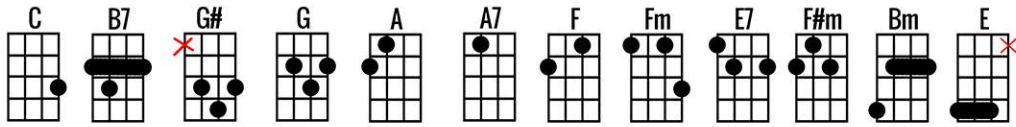

Dream A Little Dream Of Me

[Intro:]

Fmaj7 Fdim7 C5 B5 F G#mM7 G7

TAB

5 8 5 | 7 7 7 | 5 5 5 | 4 5 7 8 | 10 7 | 8 10 8 7 | 5 5 8 | 7 10 7 | 5 8 7 | 10 8 | 7 7 | 8 7 | 7

[Verse 1:]

C B7 G# G C C A A7
 Stars shining bright above you, night breezes seem to whisper "I love you"
 F F Fm Fm C G# G G
 Birds singing in the sycamore tree, dream a little dream of me

[Verse 2:]

C B7 G# G C C A A7
 Say "Night-ie night" and kiss me, just hold me tight and tell me you'll miss me
 F F Fm Fm C G# G C E7
 While I'm alone and blue as can be, dream a little dream of me

[Post Chorus:]