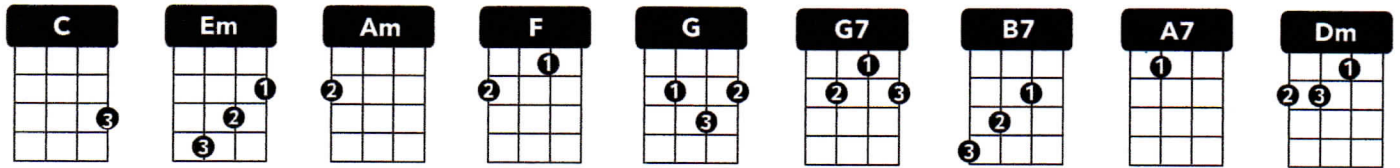

## (fingerpicking version)

by Hugo Peretti, Luigi Creatore and George David Weiss, 1961  
 Ukulele arrangement by Cynthia Lin, <http://cynthialin.com/ukulele>

6/8 time, 6 beats per measure

fingerpicking pattern: [ 1 - 2 - 3 - 4 - 3 - 2 ] per chord

strum pattern: [ D - d - d - D - d - d ] per chord

INTRO (pick)

C

VERSE (pick)

C Em Am Am F C G G

Wise men say, only fools rush in

F G Am F C G7 C C

but I can't help falling in love with you

C Em Am Am F C G G

Shall I stay? Would it be a sin?

F G Am F C G7 C C

but I can't help falling in love with you

BRIDGE (strum)

Em B7 Em B7

Like a river flows surely to the sea

Em B7 Em A7 Dm G7 /