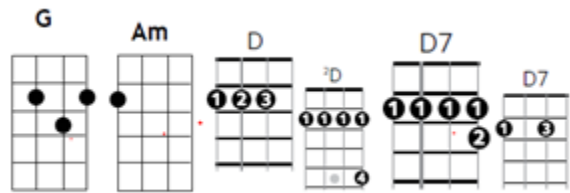

Chapel of Love

Chapel Of Love chords The Dixie Cups

G
Spring is here, the sky is blue
Am D Am D
Birds all sing as if they knew
G
Today's the day we'll say I do
Am D7 G
And we'll never be lonely anymore

Because we're...

G
Goin' to the chapel and we're gonna get married
Am D Am D
Goin' to the chapel and we're gonna get married
G
Gee I really love you and we're gonna get married
Am D G
Goin' to the Chapel of Love

G
Bells will ring, the stars will shine
Am D Am D
I'll be hers and she'll be mine
G
We'll love until the end of time
Am D7 G
And we'll never be lonely anymore

Because we're...

G
Goin' to the chapel and we're gonna get married
Am D Am D
Goin' to the chapel and we're gonna get married
G
Gee I really love you and we're gonna get married
Am D G
Goin' to the Chapel of Love
Goin' to the Chapel of Love...