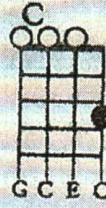

Comin' Thru the Rye

COMIN' THRU THE RYE
4/4

River
↑

Poem by
Robert
Burns

Scottish

Intro---C xxxx xxxx

C G7 C G7 C
IF A BODY MEET A BODY COMIN' THRU THE RYE,

C G7 C G7 C
IF A BODY KISS A BODY NEED A BODY CRY?

C G7 C F
EVRY LASSIE HAS HER LADDIE, NANE, THEY SAY, HAVE I. YET

C G7 C G7 C G7 C
ALL THE LADS THEY SMILE ON ME, WHEN COMIN' THRU THE RYE.

1. Sing through
2. Kazoo
3. Sing through