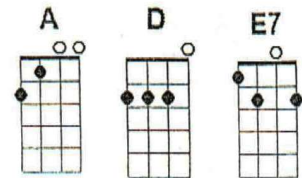

Going Up The Contry (Canned Heat)

Going up the Country (Canned Heat)

Intro: E7 A
(jump in the water, stay drunk all the time)

Flute

VERSE 1

A
I'm going up the country, Babe, don't you wanna go?

D A
I'm going up the country, Babe, don't you wanna go?

Flute

A
Gonna leave this city, got to get away

D A
Gonna leave this city, got to get away

E7 A
All this fussing and fighting, man you know I sure can't stay

Now baby, pack your leaving trunk

You know we've got to leave today

Just exactly where we're going I cannot say

D A
But, we might even leave the U.S.A

Flute

E7 A
'Cause there's a brand new game that I just wanna play

BRIDGE

D
No use of you running

A
Or screaming and crying

E7
'Cause you've got a home, Babe