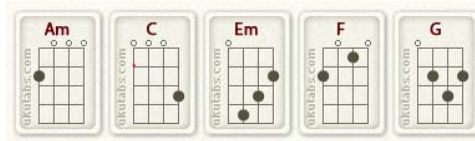

Hallelujah - Leonard Cohen

Intro:

C / Am / C / Am /
 xA |----3-----3-----0-----0-----3-----3-----0-----0-----|
 xE |---0-0---0-0---0-0---0-0---0-0---0-0---0-0---0-0---0-0---|
 xC |--0--0-0--0-0--0-0--0-0--0-0--0-0--0-0--0-0--0-0--0-0--|
 xG |--0---0---2-----2-----0-----0-----2-----2-----|

In 12/8

Strum: Triplets

(Accent) - 2 - 3

(or pinch G & A String and pluck C & E Strings)

(starting note is G)

Verse 1:

C / Am /
 I've heard there was a secret chord
C / Am /
 That David played, and it pleased the Lord
E / G / C / G /
 But you don't really care for music, do you?

Verse 2:

C / Am /
 Your faith was strong but you needed proof
C / Am /
 You saw her bathing on the roof
E / G / C / G /
 Her beauty in the moonlight overthrew you

Pre-Chorus:

C /
 She tied you
E G
 To a kitchen chair
Am /
 She broke your throne,
E /
 she cut your hair
G / Em / Am ///
 And from your lips she drew the Hallelujah

Pre-Chorus:

C / F G
I've seen your flag on the marble arch
Am / F /
love is not a victory march
G / Em / Am ///
It's a cold and it's a broken hallelujah

Chorus:

F /// Am ///
Hallelujah, Hallelujah
F /// C/-G/-C/-C /
Hallelujah, Hallelujah