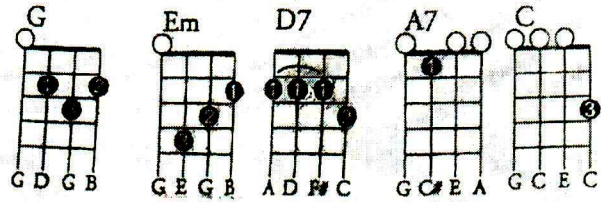

Irish Lullaby

IRISH LULLABY - G

$\frac{3}{4}$

Intro--G xxx xxx

G Em G D7
OVER IN KILLARNEY, MANY YEARS AGO

G A7 D7
MITHER SANG A SONG TO ME IN TONES SO SWEET AND LOW. JUST A

G Em G
SIMPLE LITTLE DITTY IN HER GOOD OLD IRISH WAY AND I'D

C G A7 D7
GIVE THE WORLD IF SHE COULD SING THAT SONG TO ME THIS DAY.

G C
Chorus--TOO-RA-LOO-RA-LOO-RAL, TOO-RA-LOO-RA-LI

G C G A7 D7
TOO-RA-LOO-RA-LOO-RAL, HUSH NOW DON'T YOU CRY

G C
TOO-RA-LOO-RA-LOO-RAL, TOO-RA-LOO-RA-LI

G C G A7 D7 G
TOO-RA-LOO-RA-LOO-RAL,, THAT'S AN IRISH LULLABY

G Em G D7
OFT IN DREAMS I WANDER, TO THAT COTTAGE AGAIN I

G A7 D7
FEEL HER ARMS A-HUGGIN' ME AS WHEN SHE HELD ME THEN. AND I

G Em G
HEAR HER VOICE A HUMMIN' TO ME AS IN DAYS OF YORE WHEN SHE

C G A7 D7
USED TO ROCK ME FAST ASLEEP OUTSIDE THE CABIN DOOR

G C
Chorus--TOO-RA-LOO-RA-LOO-RAL, TOO-RA-LOO-RA-LI

G C G A7 D7
TOO-RA-LOO-RA-LOO-RAL, HUSH NOW DON'T YOU CRY

G C
TOO-RA-LOO-RA-LOO-RAL, TOO-RA-LOO-RA-LI