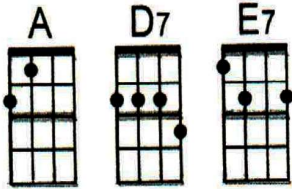

Johnny B. Goode (key of A)

by Chuck Berry (1955)

12 BAR BLUES

(To play in original key of Bb, capo up one fret.)

Intro:

... |A| - - - |A| - - - |A| - - - |A| - - - |D7 . . . | . . . |A . . . | . . . |E7 . . . | . . . |A . . . |E7 . . .
 \\\\\\\\\\\ \\\\\\\\\\\ \\\\\\\\\\\ \\\\\\\\\\\

Deep down in Loui-si-a-na close to New Or--leans, way back up in the woods a-mong the e-ver--greens
 There stood a log cabin made of earth and wood where lived a country boy named Johnny B. Goode
 Who never ever learned to read or write so well but he could play a gui-tar just like a ringin' a bell.