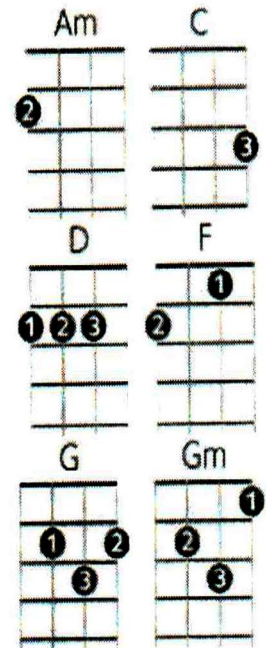

## Norwegian Wood [G] – Beatles

<https://www.youtube.com/watch?v=lY5i4-rWh44> (in E)

*12/8 or 3/4  
Starting Note D*

### Intro x 2

Uke 1: G F G  
 Uke 2: A | 5 7 5 3 2 0 3 2 - - 3 - -  
 E | - - - - - - - 3 1 - 0 -  
 C | - - - - - - - - - - - 2

<sup>D</sup>[G] I once had a girl or should I say <sup>F</sup>[F] she once had <sup>G</sup>[G] me  
<sup>G</sup>[G] She showed me her room  
 Isn't it good <sup>F</sup>[F] Norwegian <sup>G</sup>[G] wood  
 She <sup>Gm</sup>[Gm] asked me to stay  
 And she told me to sit any <sup>C</sup>[C] where  
 So <sup>Gm</sup>[Gm] I looked around and I noticed  
 There wasn't a <sup>Am</sup>[Am] chair <sup>D</sup>[D] riff C2E0E2