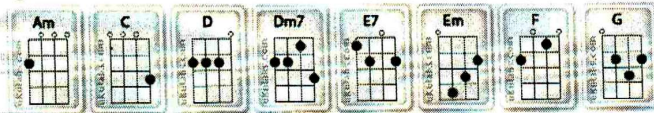

Over The Rainbow / Wonderful World

STRUM

Pluck G 1 4 2 4 3 4 4 4
-U-D-U Mute U-U-U

1 4 2 4 3 4 4 4
DU U

4/4

Over The Rainbow / Wonderful World

Intro: 1 strum pattern

| C G | Am F | C G |
| Am | F |

C Em F C
000-000 000-000 000-000 000-000
F E7 Am F
000-000 000-000 000-000 000-000

C Em F C
Somewhere over the rainbow, way up high
F C G Am F
And the dreams that you dream of once in a lullaby...
C Em F C
Oh somewhere over the rainbow, blue birds fly
F C G
And the dreams that you dream of, dreams really do
Am F
come true...