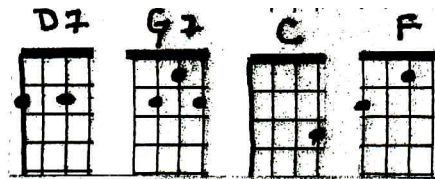

Pearly Shells

PEARLY SHELLS - C
4/4 108

chunk
1st finger - Down
4 put Palm

Intro--Hawaiian vamp: D7 G7 C

C F
PEARLY SHELLS FROM THE OCEAN, SHINING IN THE SUN COVERING THE
G7 C F
SHORE. WHEN I SEE THEM, MY HEART TELLS ME THAT I LOVE YOU MORE THAN
C G7 C
ALL THE LITTLE PEARLY SHELLS.

C G7
FOR EVRY GRAIN OF SAND UPON THE BEACH I'VE
C G7
GOT A KISS FOR YOU AND I'VE GOT MORE LEFT OVER FOR EACH STAR THAT
D7 G7
TWINKLES IN THE BLUE.

C F
PEARLY SHELLS FROM THE OCEAN, SHINING IN THE SUN COVERING THE
G7 C F
SHORE. WHEN I SEE THEM, MY HEART TELLS ME THAT I LOVE YOU MORE THAN
C G7 C
ALL THE LITTLE PEARLY SHELLS.