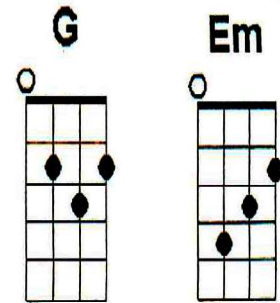

# Stand By Me – Ben E. King -G

## Stand by Me (Ben E. King)

G Em  
When the night has come and the land is dark  
C D G  
And the moon is the only light we'll see  
G Em  
I won't be afraid no, I won't be afraid  
C D G  
Just as long as you stand, stand by me

### Chorus:

G Em  
So darlin', darlin', stand by me, Oooh stand by me  
C D G  
Won't you stand, stand by me, stand by me

G Em  
If the sky that we look upon, should tumble and fall  
C D G  
All the mountains, should crumble to the sea  
G Em  
I won't cry, I won't cry, no I won't shed a tear  
C D G  
Just as long, as you stand, stand by me

### Chorus:

G Em  
So darlin', darlin', stand by me, Oooh stand by me  
C D G  
Won't you stand, stand by me, stand by me

G Em  
Whenever you're in trouble, won't you stand by me, Oooh now stand by me  
C D G  
Oh stand by me, stand by me, stand by me