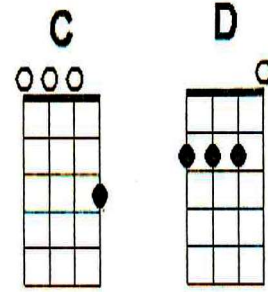

# Stand By Me – Ben E. King -G

## Stand by Me (Ben E. King)

G Em  
When the night has come and the land is dark  
C D G  
And the moon is the only light we'll see  
G Em  
I won't be afraid no, I won't be afraid  
C D G  
Just as long as you stand, stand by me

### Chorus:

G Em  
So darlin', darlin', stand by me, Oooh stand by me  
C D G  
Won't you stand, stand by me, stand by me

G Em  
If the sky that we look upon, should tumble and fall  
C D G  
All the mountains, should crumble to the sea  
G Em  
I won't cry, I won't cry, no I won't shed a tear  
C D G  
Just as long, as you stand, stand by me

### Chorus:

G Em  
So darlin', darlin', stand by me, Oooh stand by me  
C D G  
Won't you stand, stand by me, stand by me

G Em  
Whenever you're in trouble, won't you stand by me, Oooh now stand by me  
C D G  
Oh stand by me, stand by me, stand by me