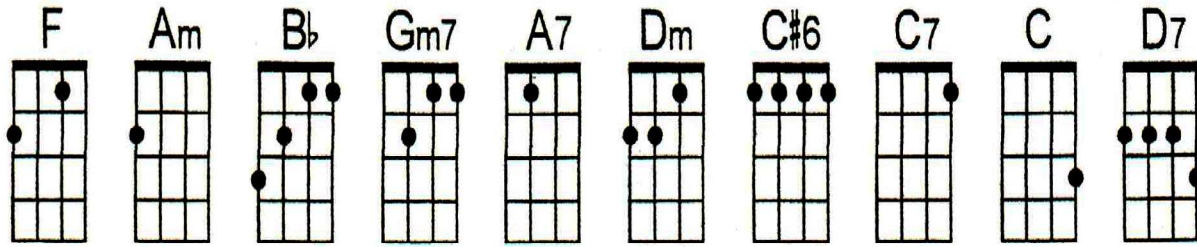

What a Wonderful World 12/8

by Bob Thiele and George Weiss (1968)

F / Am / Bb / Am/Gm7 /
 I see trees of green, red roses too,
 F / A7 / Dm /
 I see them bloom, for me and you
 C#6 / Gm7 / C7 / F /// Bb/C7 /
 And I think to myself, what a wonderful world.

F / Am/Bb / Am/Gm7 /
 I see skies of blue, and clouds of white,
 F / A7 / Dm /
 The bright blessed day, the dark sacred night,
 C#6 / Gm7 / C7 / F /// Bb/F
 and I think to myself, what a wonderful world.

C7 /// F ///
 The colours of the rainbow, so pretty in the sky
 C7 /// F ///
 Are also on the faces of people going by
 Dm / C / Dm / C /
 I see friends shaking hands, saying "How to you do?"
 Dm / C / Gm7 / F / C7 /
 They're really saying, "I love you."

F / Am/Bb / Am/Gm7 /
 I hear babies cry, I watch them grow.
 F / A7 / Dm /
 They'll learn much more than I'll ever know.
 C#6 / Gm7 / C7 / F / D7 /
 And I think to myself, what a wonderful world.
 Gm7 / C / C7 / F / Bb/F ///
 Yes, I think to myself what a wonderful world.